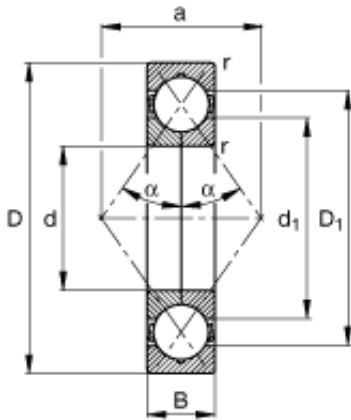

BEARING PRECISION AXLE CORP.

40 mm x 90 mm x 23 mm FAG QJ308-TVP Angular Contact Ball Bearings

Bearing No. QJ308-TVP

QJ308-TVP Bearing 2D drawings and 3D CAD models

Size	40x90x23 mm
Bore Diameter	40 mm
Outer Diameter	90 mm
Width	23 mm
d	40 mm
D	90 mm
B	23 mm
a	46 mm
D ₁	73,4 mm
D _{a max}	81 mm
d ₁	56,7 mm
d _{a min}	49 mm
r _{a max}	1,5 mm
r _{min}	1,5 mm
	35 ° / Angle
m	0,695 kg / Weight
C _r	90000 N / Dynamic load rating (radial)
C _{0r}	69000 N / Static load rating (radial)
n _G	9300 1/min / Limiting speed
C _{ur}	4650 N / Fatigue limit load, radial